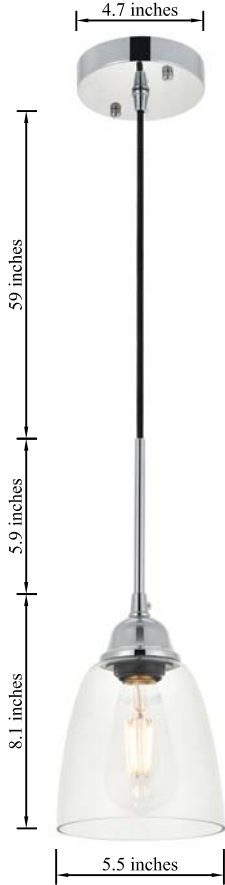

PRODUCT SPECIFICATION SHEET

FELICITY COLLECTION

Felicity 1-Light Chrome Pendant

Chrome
Item No:LD4013D6C

Brass & Black
Item No:LD4013D6BRB

Available Finishes

Dimensions

Canopy Size(in)	4.7"*H1"
Chain/Rod Length	59"
Length	N/A
Width	5.5"
Height	8.1"
Maximum Height	74"

Specifications

Finish	2 Finishes
Material	Metal/Glass
Glass Color	Clear
Type	Pendant
Hanging Device	Cord
Voltage	110-125V
Dimmable	No
Warranty	1 Year Limited
Shipment Type	Small Parcel

Bulb / Socket

Socket Type	E26
Number of Lights	1
Wattage/Bulb	40W
Included	No

Installation

Indoor/Outdoor	Indoor
Dry/Wet/Damp	Dry
Weight	1.6 LBS
Wire Length	59"
Safety Rating	ETL Listed